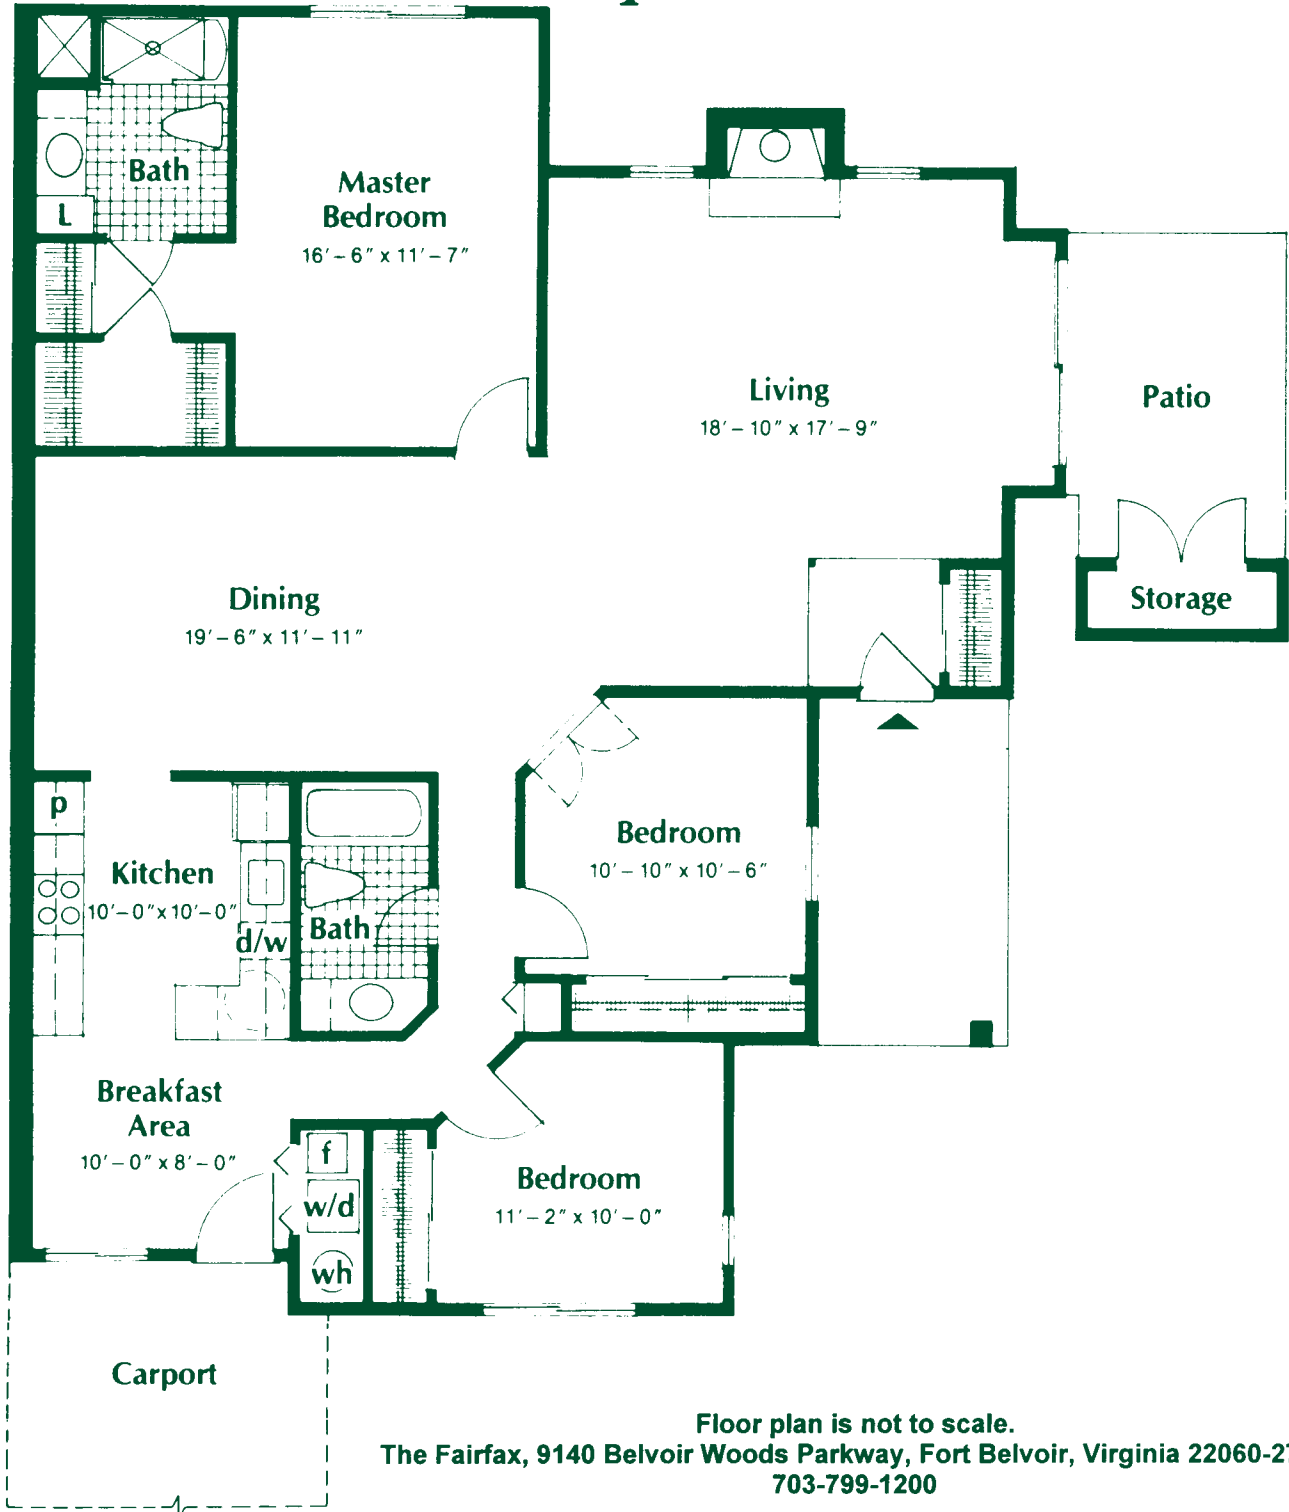

The Fairfax

Plan S – Cottage Three Bedrooms/Two Baths 1,527 Square Feet

Floor plan is not to scale.

The Fairfax, 9140 Belvoir Woods Parkway, Fort Belvoir, Virginia 22060-2703
703-799-1200