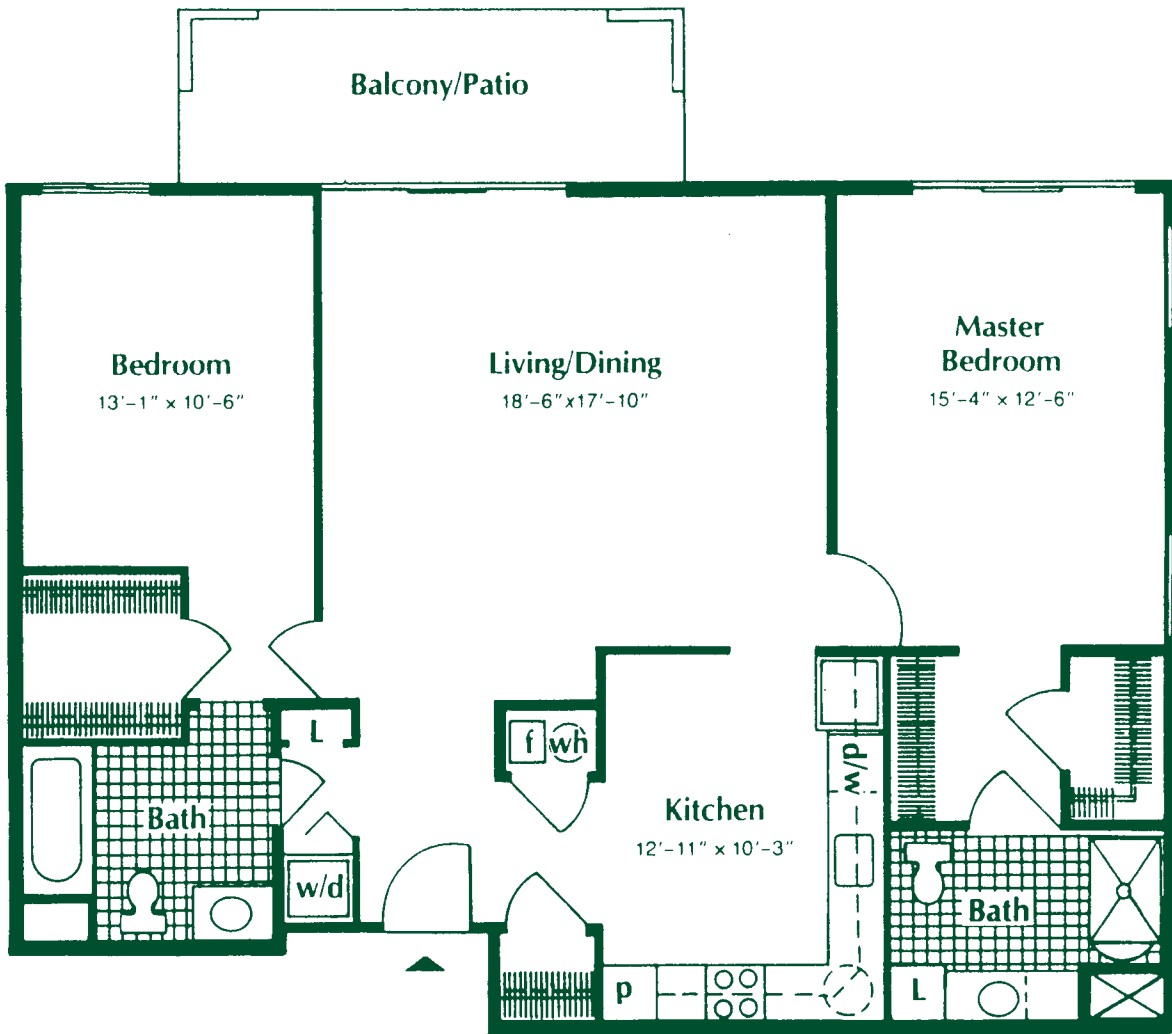

The Fairfax

Plan G-1 - Two Bedrooms/Two Baths 1,175 Square Feet

Floor plan is not to scale.

The Fairfax, 9140 Belvoir Woods Parkway, Fort Belvoir, Virginia 22060-2703
703-799-1200